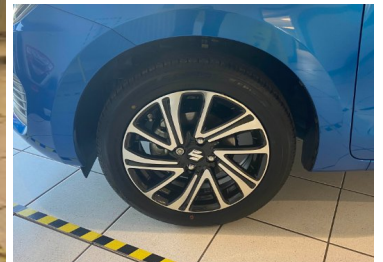

2022(21) Suzuki Swift 1.2 Dualjet 83 12V Hybrid SZ...

£15,024

Engine: 1.2
Body: 5 door
Gearbox: 5-Speed
Colour: Speedy Blue
Mileage: 0
MPG: 56.2mpg
Top Speed: 112mph
BHP: 92bhp
Insurance Grp: 11

Town & Country Cars (Ash)

62 Ash Street
 Aldershot
 Surrey, GU12 6LR

AIR CONDITIONING
 BLUETOOTH
 IPOD CONNECTIVITY
 CRUISE CONTROL
 LANE DEPARTURE WARNING
 AIR BAG
 BRAKE ASSIST
 PASSENGER AIRBAG
 SERVICE INDICATOR
 TYRE PRESSURE MONITOR
 AUXILIARY INPUT SOCKET
 RADIO/CD
 STEERING WHEEL AUDIO CONTROLS
 LED DAYTIME RUNNING LIGHTS
 METALLIC PAINTWORK